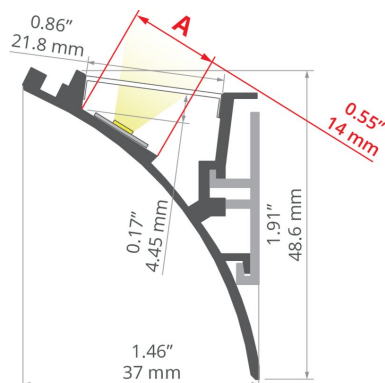

- Hidden light source
- Easy maintenance

APPLICATION

- decorative lighting

MOUNTING

- to the surface, using properly selected screws and a dedicated mounting track

ADDITIONAL INFORMATION

- mounting strip can be used in sections
- when choosing a different length of profiles / covers than available in the standard, you should additionally choose the cutting service at KLUŠ

TECHNICAL DRAWING

TECHNICAL SPECIFICATIONS

Material	aluminum
Color	■ silver anodized
Possible fixture IP	20
Possible fixture shapes	linear, polygonal
Profile cross-section	angled
Width	1.5"
Height	1.9"
LED gluing width A	0.6"
Number of LED strips A (0.31" wide)	1
Width of the glow	22 mm
Max power of a single KLUŠ LED strip	7.3 W/ft
Building type	Commercial, Entertainment/ Arts, Hotel / Restaurant
Facility zone	cove / perimeter, lobby / foyer, decorative, media rooms / av
The cover is cut to the length of the profile	yes
Can be easily connected into runs	yes
Wire out back of extrusion	yes