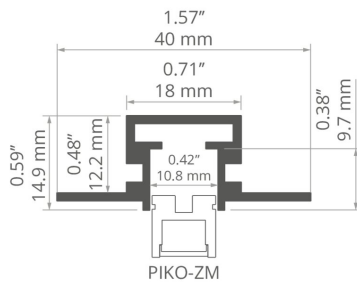

### TECHNICAL SPECIFICATIONS

Material	aluminum
Color	■ silver non anodized
Possible fixture shapes	linear, polygonal
Profile cross-section	rectangular
Width	1.6"
Height	0.6"
Building type	Residential, Retail, Entertainment/ Arts, Hotel / Restaurant
Facility zone	lobby / foyer, office
Can be easily connected into runs	yes
Mounting to drywall	yes
To cover with plaster	yes
Wire out back of extrusion	yes

Length	Ref
39.4"	A18046N_1
78.9"	A18046N_2

SAMPLE PROJECTS

SIMILAR EXTRUSIONS > TRIMLESS

**KOZEL-10 Extrusion**  
A01575

RELATED PROFILES > SURFACE MOUNTED

**PIKO Extrusion**  
A08288

RELATED PROFILES > SUSPENDED