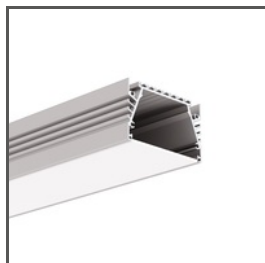

SEPOD
A06593
Ref. arch B6593

RELATED PROFILES > MINIMALISTIC