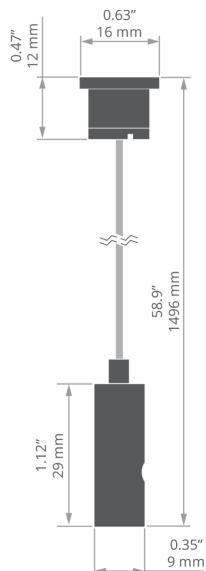

Fastener set RD-1

Ref. C28231

Ref. arch 42658NI, 42658GSS, 42658L9005, 42658L9010

- Completed set of items
- Lengthwise suspension on a wire
- Easy height adjustment of the suspension at the lighting fixture
- Easy installation without removing the end caps
- Includes 1.5 m wire

APPLICATION

- for suspending LED lighting fixtures

MOUNTING

- to the surface, using properly selected screws
- to the lighting fixture, using a small lock
- wire hooked into the ceiling plug with a crimp and adjusted at the fitting by means of a block

TECHNICAL DRAWING

TECHNICAL SPECIFICATIONS

Material	brass
Length	58.9"
Width	0.63"
Lifting capacity	33 lb

Color	Ref
■ silver glossy	C28231P00 42658NI
■ silver satynowy	C28231P01 42658GSS
■ black lacquered	C28231L07 42658L9005
□ white lacquered	C28231L10 42658L9010