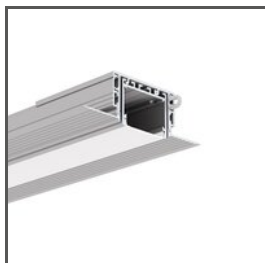

RELATED SYSTEMS > GENERAL LIGHTING SYSTEMS

3035-KOZE
A08441+A18056
Ref. arch 18056+B8441