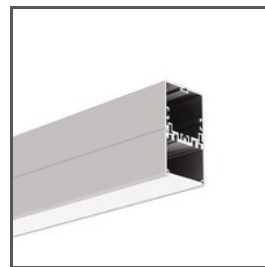

Fastener set RD-1

Ref. C28231

Ref. arch 42658NI, 42658GSS, 42658L9005, 42658L9010

- Completed set of items
- Lengthwise suspension on a wire
- Easy height adjustment of the suspension at the lighting fixture
- Easy installation without removing the end caps
- Includes 1.5 m wire

APPLICATION

- for suspending LED lighting fixtures

MOUNTING

- to the surface, using properly selected screws
- to the lighting fixture, using a small lock
- wire hooked into the ceiling plug with a crimp and adjusted at the fitting by means of a block

TECHNICAL DRAWING

TECHNICAL SPECIFICATIONS

Material	brass
Length	58.9"
Width	0.63"
Lifting capacity	33 lb

Color	Ref
■ silver glossy	C28231P00 42658NI
■ silver satynowy	C28231P01 42658GSS
■ black lacquered	C28231L07 42658L9005
□ white lacquered	C28231L10 42658L9010

Fastener set RD-1

Ref. C28231

Ref. arch 42658NI, 42658GSS, 42658L9005, 42658L9010

SAMPLE PROJECTS

RELATED PROFILES > ARCHITECTURAL

3035
A18039
Ref. arch 18039

3035-O
A08441
Ref. arch B8441

4050
A18050
Ref. arch 18050