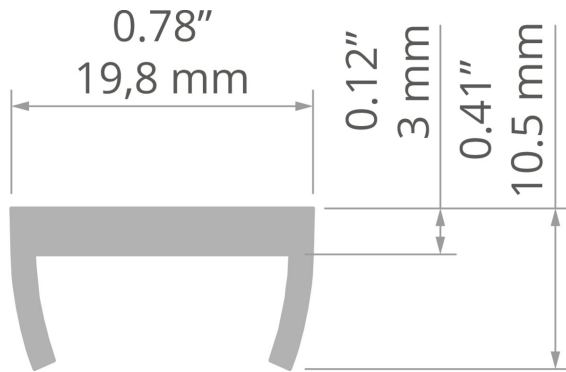

Mounting bracket PL-PDM

Ref. C24041C02

Ref. arch 24041

- Aesthetic surface

APPLICATION

- for mounting LED lighting fixtures

MOUNTING

- to the surface, using a properly selected screw
- to the lighting fixture, with hooks
- easy installation and deinstallation of lighting fixtures by snapping in and out

TECHNICAL DRAWING

TECHNICAL SPECIFICATIONS

Material	PP	Height	0.41"
Color	■ gray	Lifting capacity	3.74 lb
Width	0.78"		

Mounting bracket PL-PDM

Ref. C24041C02

Ref. arch 24041

RELATED PROFILES > ARCHITECTURAL