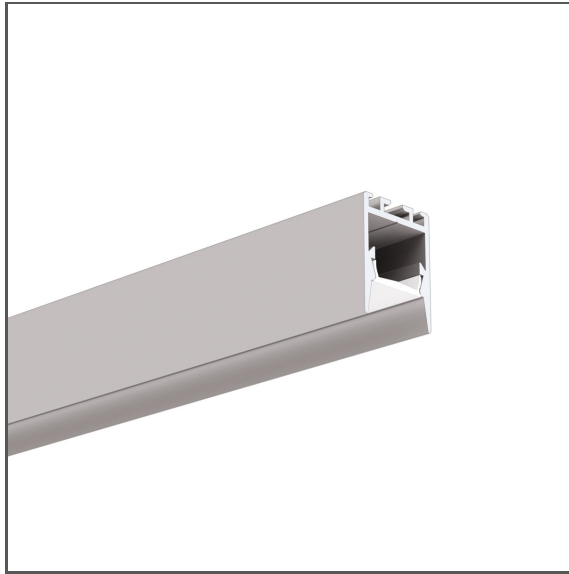

# PDS-ZMG Extrusion

Ref. A01418

- Hidden light source
- Wide range of accessories
- Smooth extrusions walls

## TECHNICAL SPECIFICATIONS

Material	aluminum	Color	Length	Ref
Possible fixture IP	20, 67	<input type="checkbox"/> white lacquered	118.1"	A01418L10_3
Possible fixture shapes	linear, polygonal		78.7"	A01418L10_2
Profile cross-section	rectangular		39.4"	A01418L10_1
Width	0.7"	<input checked="" type="checkbox"/> silver anodized	39.4"	A01418A_1
Height	0.9"		78.9"	A01418A_2
LED gluing width A	0.6"	<input checked="" type="checkbox"/> black anodized	39.4"	A01418A07_1
Number of LED strips A (0.31" wide)	1		78.9"	A01418A07_2
Width of the glow	11.2 mm			
Max power of a single KLUŠ LED strip	7.3 W/ft			
Closet Rated	yes			
Possibility of obtaining a line of light	yes			
Building type	Commercial, Hotel / Restaurant, Retail, Residential, Entertainment/ Arts, Outdoor			