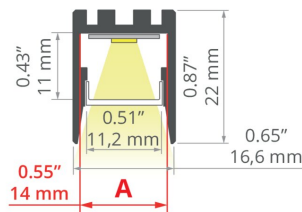

## TECHNICAL SPECIFICATIONS

Material	aluminum	Color	Length	Ref
Possible fixture IP	20, 67	<input type="checkbox"/> white lacquered	118.1"	A01418L10_3
Possible fixture shapes	linear, polygonal		78.7"	A01418L10_2
Profile cross-section	rectangular		39.4"	A01418L10_1
Width	0.7"	<input checked="" type="checkbox"/> silver anodized	39.4"	A01418A_1
Height	0.9"		78.9"	A01418A_2
LED gluing width A	0.6"	<input checked="" type="checkbox"/> black anodized	39.4"	A01418A07_1
Number of LED strips A (0.31" wide)	1		78.9"	A01418A07_2
Width of the glow	11.2 mm			
Max power of a single KLUŠ LED strip	7.3 W/ft			
Closet Rated	yes			
Possibility of obtaining a line of light	yes			
Building type	Commercial, Hotel / Restaurant, Retail, Residential, Entertainment/ Arts, Outdoor			