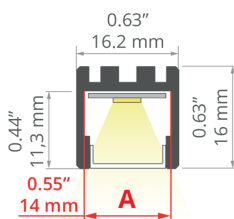

TECHNICAL DRAWING

TECHNICAL SPECIFICATIONS

Material	aluminum
Color	■ silver anodized
Possible fixture IP	20, 67
Possible fixture shapes	linear, round, polygonal
Profile cross-section	rectangular
Width	0.6"
Height	0.6"
LED gluing width A	0.6"
Number of LED strips A (0.31" wide)	1
Width of the glow	11.2 mm
Max power of a single KLUŚ LED strip	7.3 W/ft
Closet Rated	yes
Possibility of obtaining a line of light	yes
Possibility of bending	yes
Radius of the light arc	yes
Inward	400 mm
Outdoor	400 mm

Length	Ref
39.4"	A07696A_1
78.9"	A07696A_2
118.5"	A07696A_3