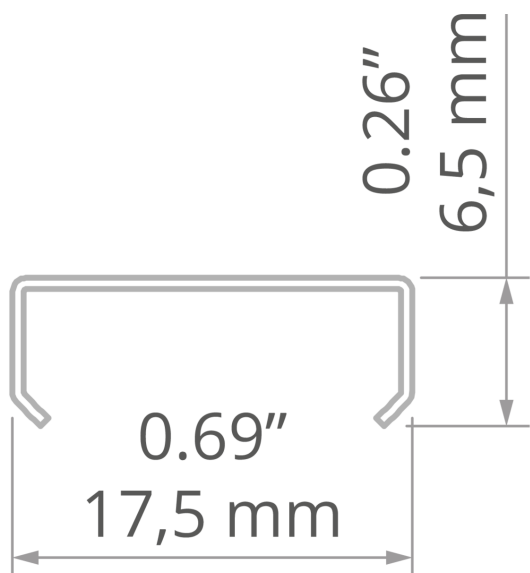

TECHNICAL DRAWING

TECHNICAL SPECIFICATIONS

Material	stainless steel	Color	■ silver