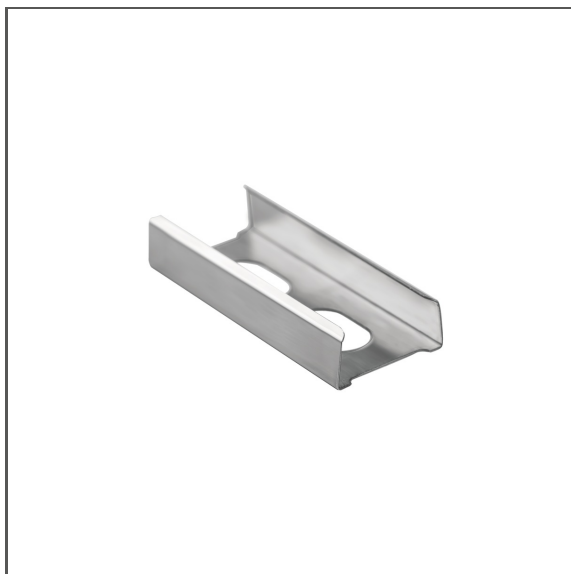

# Connector PD-MICRO

Ref. C42150N00

- High mechanical and weather resistance

#### APPLICATION

- connecting lighting fixtures into runs at an angle of 180 degrees

#### MOUNTING

- to the lighting fixture, with hooks
- easy assembly and disassembly by snapping in and out