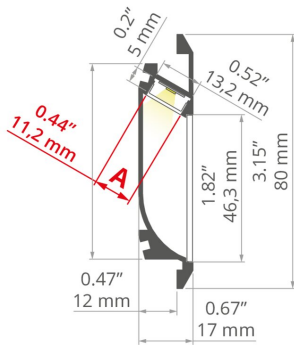

TECHNICAL DRAWING

1:2

TECHNICAL SPECIFICATIONS

Material	aluminum
Color	■ silver anodized
Possible fixture IP	20
Possible fixture shapes	linear
Profile cross-section	rectangular
Width	0.7"
Height	3.1"
LED gluing width A	0.4"
Number of LED strips A (0.31" wide)	1
Width of the glow	11.2 mm
Max power of a single KLUŚ LED strip	7.3 W/ft
Building type	Commercial, Residential, Entertainment/ Arts, Hotel / Restaurant
Facility zone	stairs / hallways, fitness / spa
The cover is cut to the length of the profile	yes
Can be easily connected into runs	yes
Mounting to drywall	yes

Length	Ref
39.4"	A04826A_1
78.9"	A04826A_2

Wire out back of extrusion	yes
----------------------------	-----

SAMPLE PROJECTS

RELATED ACCESSORIES > COVERS

NAME	KEY FEATURES	MATERIAL	MATERIAL TRANSMITTANCE	COLOR	REF.
LIGER-11 Cover	<ul style="list-style-type: none"> - indoor use - Ease of obtaining a line of light - perfectly diffusing - high light quality 	PC	21 %	black	B17037B
			59 %	satin	B17037S
KA-11 Cover	<ul style="list-style-type: none"> - maximum brightness - indoor use - basic - universal 	PC	67 %	frosted	B17064F
			89 %	clear	B17064C
DHS Cover		PC	68 %	frosted	B17052M
			94 %	clear	B17052T
HS-11 Cover	<ul style="list-style-type: none"> - For indoor and outdoor applications - UV resistant - high durability 	PC	59 %	frosted	B17208F
			88 %	clear	B17208C

RELATED ACCESSORIES > RELATED LED > ADJUSTABLE WHITE / DIM TO WARM

Name	Key features	IP protection rating	Power consumption	Ref.
LED tape K-27/65-1920-24V	- Tuneable white 2600K-6500K	20	5.9 W/ft	K-27/65-1920-24
LED tape K-22/50-1728-24V	- Tuneable white 2200K-5000K	20	5.3 W/ft	K-22/50-1728-24
LED tape K-30/18-1770-24V		20	3.5 W/ft	K-30/18-1770-24
LED tape K-30/18-1770-010V-24V		20	3.5 W/ft	K-30/18-1770-010V-24V
LED tape KWP-G22/50-1728-24	- Tuneable white 2200K-5000K	65	5.3 W/ft	KWP-G22/50-1728-24