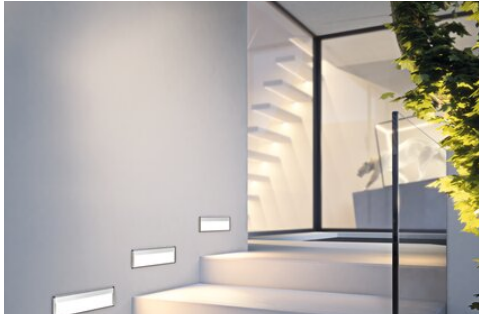

TECHNICAL DRAWING

1:2

TECHNICAL SPECIFICATIONS

Material	aluminum
Color	■ silver anodized
Possible fixture IP	20
Possible fixture shapes	linear
Profile cross-section	rectangular
Width	0.7"
Height	3.1"
LED gluing width A	0.4"
Number of LED strips A (0.31" wide)	1
Width of the glow	11.2 mm
Max power of a single KLUŚ LED strip	7.3 W/ft
Building type	Commercial, Residential, Entertainment/ Arts, Hotel / Restaurant
Facility zone	stairs / hallways, fitness / spa
The cover is cut to the length of the profile	yes
Can be easily connected into runs	yes
Mounting to drywall	yes

Length	Ref
39.4"	A04826A_1
78.9"	A04826A_2

Wire out back of extrusion	yes
----------------------------	-----

SAMPLE PROJECTS

RELATED ACCESSORIES > COVERS

NAME	KEY FEATURES	MATERIAL	MATERIAL TRANSMITTANCE	COLOR	REF.
LIGER-11 Cover	<ul style="list-style-type: none"> - indoor use - Ease of obtaining a line of light - perfectly diffusing - high light quality 	PC	21 %	black	B17037B
			59 %	satin	B17037S
KA-11 Cover	<ul style="list-style-type: none"> - maximum brightness - indoor use - basic - universal 	PC	67 %	frosted	B17064F
			89 %	clear	B17064C
DHS Cover		PC	68 %	frosted	B17052M
			94 %	clear	B17052T
HS-11 Cover	<ul style="list-style-type: none"> - For indoor and outdoor applications - UV resistant - high durability 	PC	59 %	frosted	B17208F
			88 %	clear	B17208C