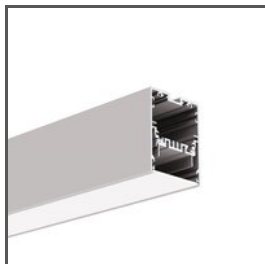

End cap MOD-50

Ref. C28024C02, C28024C10, C28024C07

Ref. arch 24329, 24406, 24405

RELATED PROFILES > FOR MAIN LIGHTING