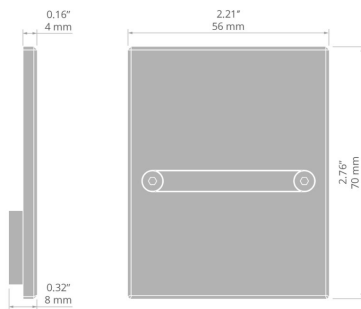

## TECHNICAL DRAWING

## TECHNICAL SPECIFICATIONS

Material	ABS
Shape	rectangular
Height	2.76"
Width	2.2"

Color	Ref
■ gray	C28024C02 24329
□ white	C28024C10 24406
■ black	C28024C07 24405