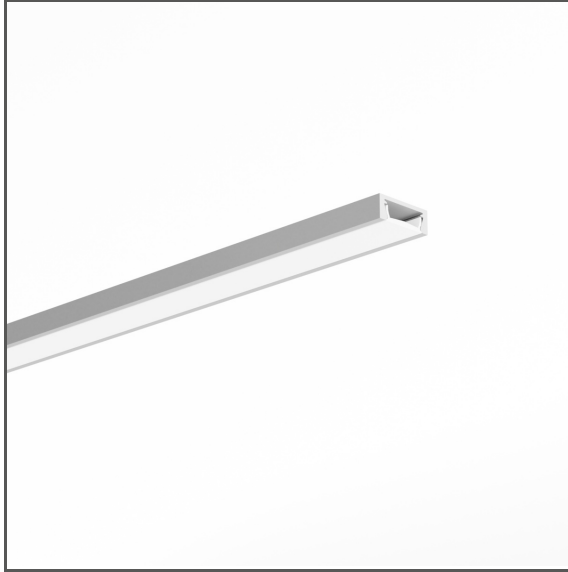

# MICRO-PLUS Extrusion

Ref. A02966

- Wide range of accessories
- Low height
- Smooth extrusion surfaces
- Small bending radius

## MOUNTING

- to the surface, suspended or recessed, using dedicated accessories, properly selected screws, with double-sided adhesive tape or mounting adhesive  
 - easy assembly and disassembly by snapping in and out

## TECHNICAL SPECIFICATIONS

Material	aluminum
Possible fixture IP	20, 67
Possible fixture shapes	linear, round
Profile cross-section	rectangular
Width	0.6"
Height	0.2"
LED gluing width A	0.4"
Number of LED strips A (0.31" wide)	1
Width of the glow	11.2 mm
Max power of a single KLUŚ LED strip	7.3 W/ft
Lighting angle adjustment from	0
Lighting angle adjustment up to	150
Possibility of bending	yes
Radius of the light arc	yes
Inward	150 mm
Outdoor	150 mm
Building type	Commercial, Residential, Hotel / Restaurant, Entertainment/ Arts