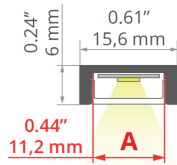

## TECHNICAL SPECIFICATIONS

Material	aluminum
Possible fixture IP	20, 67
Possible fixture shapes	linear, round
Profile cross-section	rectangular
Width	0.6"
Height	0.2"
LED gluing width A	0.4"
Number of LED strips A (0.31" wide)	1
Width of the glow	11.2 mm
Max power of a single KLUŚ LED strip	7.3 W/ft
Lighting angle adjustment from	0
Lighting angle adjustment up to	150
Possibility of bending	yes
Radius of the light arc	yes
Inward	150 mm
Outdoor	150 mm
Building type	Commercial, Residential, Hotel / Restaurant, Entertainment/ Arts