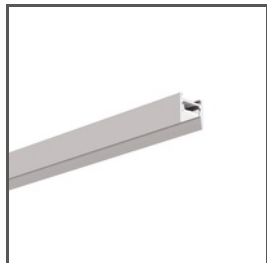

MICRO-HG
A01419