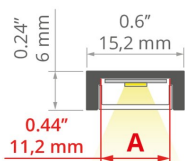

- Wide range of accessories
- Low height
- Smooth extrusion surfaces
- Small bending radius
- Continuous lighting angle adjustment

APPLICATION

- furniture, decorative and functional lighting

MOUNTING

- to the surface, suspended or recessed, using dedicated accessories, properly selected screws, with double-sided adhesive tape or mounting adhesive
- easy assembly and disassembly by snapping in and out

ADDITIONAL INFORMATION

- a wide range of accessories that allows various mounting of the lighting fixture in any direction
- when choosing a different length of profiles / covers than available in the standard, you should additionally choose the cutting service at KLUŠ

TECHNICAL SPECIFICATIONS

Material	aluminum
Color	■ silver non anodized
Possible fixture IP	20, 67
Possible fixture shapes	linear, round
Profile cross-section	rectangular
Width	0.6"
Height	0.2"
LED gluing width A	0.4"
Number of LED strips A (0.31" wide)	1
Width of the glow	11.2 mm
Max power of a single KLUŠ LED strip	7.3 W/ft
Lighting angle adjustment from	0
Lighting angle adjustment up to	360
Closet Rated	yes
Possibility of bending	yes
Radius of the light arc	yes
Inward	150 mm
Outdoor	150 mm

Length	Ref
39.4"	A01888N_1
78.9"	A01888N_2