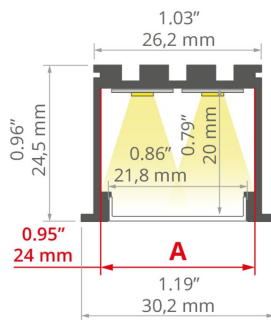

### TECHNICAL SPECIFICATIONS

Material	aluminum
Color	silver anodized
Possible fixture IP	20, 65
Possible fixture shapes	linear, polygonal
Profile cross-section	rectangular
Width	1.2"
Height	1"
LED gluing width A	0.9"
Number of LED strips A (0.31" wide)	2
Width of the glow	22 mm
Max power of a single KLUŚ LED strip	7.3 W/ft
Possibility of obtaining a line of light	yes
Possibility of bending	yes
Radius of the light arc	yes
Inward	3000 mm
Outdoor	3000 mm
Building type	Commercial, Entertainment/ Arts, Hotel / Restaurant