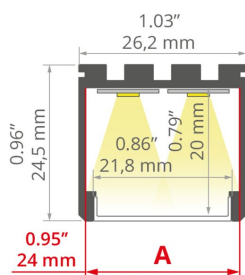

TECHNICAL DRAWING

TECHNICAL SPECIFICATIONS

Material	aluminum
Possible fixture IP	20, 65
Possible fixture shapes	linear, polygonal, round
Profile cross-section	rectangular
Width	1"
Height	1"
LED gluing width A	0.9"
Number of LED strips A (0.31" wide)	3
Width of the glow	22 mm
Max power of a single KLUŚ LED strip	7.3 W/ft
Lighting angle adjustment from	0
Lighting angle adjustment up to	240
Dedicated space for power supply	yes
Closet Rated	yes