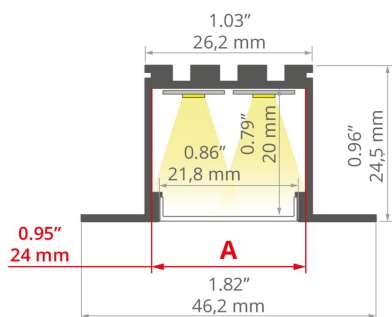

- Mounting to drywall
- Invisible groove edge
- Possibility to use current modules with efficiency up to 190lm/W and CRI>90. Available upon request.

APPLICATION

- main and decorative lighting

MOUNTING

- recessed, using dedicated accessories

ADDITIONAL INFORMATION

- when choosing a different length of profiles / covers than available in the standard, you should additionally choose the cutting service at KLUŚ

TECHNICAL DRAWING

TECHNICAL SPECIFICATIONS

Material	aluminum
Possible fixture IP	20, 65
Possible fixture shapes	linear, polygonal
Profile cross-section	rectangular
Width	1.8"
Height	1"
LED gluing width A	0.9"
Number of LED strips A (0.31" wide)	2
Width of the glow	22 mm
Max power of a single KLUŚ LED strip	7.3 W/ft
Possibility of obtaining a line of light	yes
Building type	Commercial, Entertainment/ Arts, Hotel / Restaurant
Facility zone	office, lobby / foyer, media rooms / av
The cover is cut to the length of the profile	yes
Can be easily connected into runs	yes
Mounting to drywall	yes