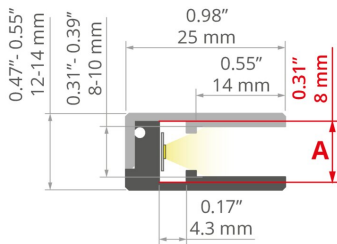

## MOUNTING

- to the edge of the panel, using dedicated double-sided adhesive tape

## TECHNICAL SPECIFICATIONS

Material	aluminum
Color	■ silver anodized
Possible fixture IP	20
Possible fixture shapes	linear
Profile cross-section	rectangular
Width	0.6"
Height	1"
LED gluing width A	0.3"
Number of LED strips A (0.31" wide)	1
Width of the glow	22 mm
Max power of a single KLUŠ LED strip	5.9 W/ft
Building type	Entertainment/ Arts, Retail, Hotel / Restaurant
Facility zone	under-cabinet / furniture, exhibition / tradeshow / display, decorative, edge lighting
Wire out back of extrusion	yes