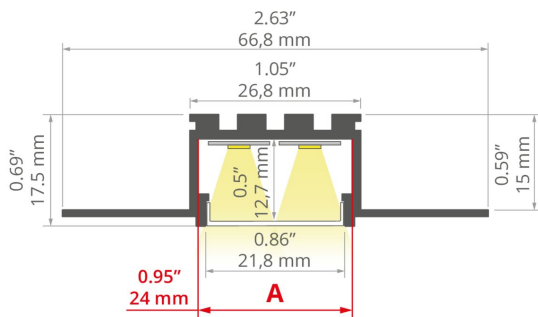

IP20

IP65

- Mounting to 16 mm | 0.63" drywall
- No collision with the ceiling structure
- Line of light flush with the surface
- Non visible aluminum elements
- Possibility to use current modules with efficiency up to 190lm/W and CRI>90. Available upon request.

### TECHNICAL SPECIFICATIONS

Material	aluminum
Color	■ silver non anodized
Possible fixture IP	20, 65
Possible fixture shapes	linear, polygonal
Profile cross-section	rectangular
Width	2.6"
Height	0.7"
LED gluing width A	0.9"
Number of LED strips A (0.31" wide)	3
Width of the glow	22 mm
Max power of a single KLUŠ LED strip	7.3 W/ft
Possibility of obtaining a line of light	yes
Building type	Commercial, Hotel / Restaurant, Retail
Facility zone	bathroom, lobby / foyer, office, decorative, media rooms / av
The cover is cut to the length of the profile	yes
Can be easily connected into runs	yes