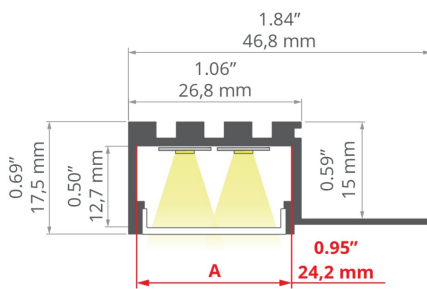

## TECHNICAL SPECIFICATIONS

Material	aluminum
Color	■ silver anodized
Possible fixture IP	20, 65
Possible fixture shapes	polygonal, linear
Profile cross-section	rectangular
Width	1.8"
Height	0.7"
Maximum length on request	0.2"
LED gluing width A	0.9"
Number of LED strips A (0.31" wide)	2
Width of the glow	22 mm
Max power of a single KLUŚ LED strip	5.9 W/ft
Possibility of obtaining a line of light	yes
Building type	Entertainment/ Arts, Retail, Hotel / Restaurant, Residential, Commercial
The cover is cut to the length of the profile	yes
Can be easily connected into runs	yes