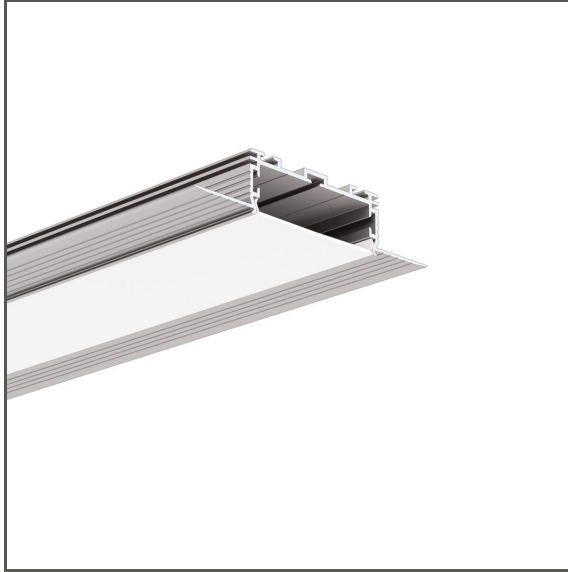

KOZUS-50 Extrusion

Ref. A00958

- Mounting to 16 mm | 0.63" drywall
- No collision with the ceiling structure
- Line of light flush with the surface
- High lumen output
- Non visible aluminum elements
- Possibility to use current modules with efficiency up to 190lm/W and CRI>90. Available upon request.

APPLICATION

- main and decorative lighting

MOUNTING

- in drywall, with mounting adhesive

ADDITIONAL INFORMATION

- in order to protect the lighting fixture during installation, a TECH-50 protective insert should be used

TECHNICAL DRAWING

1:2

TECHNICAL SPECIFICATIONS

Material	aluminum
Color	■ silver non anodized
Possible fixture IP	20, 65
Possible fixture shapes	linear, polygonal
Profile cross-section	rectangular
Width	3.5"
Height	0.7"
LED gluing width A	1.7"
Number of LED strips A (0.31" wide)	5
Width of the glow	44.6 mm
Max power of a single KLUŚ LED strip	7.3 W/ft
Dedicated space for power supply	yes
Possibility of obtaining a line of light	yes
Building type	Commercial, Hotel / Restaurant, Retail
Facility zone	bathroom, lobby / foyer, office, media rooms / av
The cover is cut to the length of the profile	yes

Length	Ref
39.4"	A00958N_1
78.9"	A00958N_2

KOZUS-50 Extrusion

Ref. A00958

Can be easily connected into runs	yes
Mounting to drywall	yes
To cover with plaster	yes
Wire out back of extrusion	yes

LINE OF LIGHT TABLE