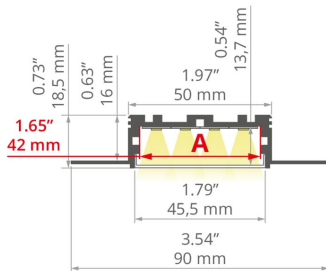

KOZUS-50 Extrusion

Ref. A00958

- Mounting to 16 mm | 0.63" drywall
- No collision with the ceiling structure
- Line of light flush with the surface
- High lumen output
- Non visible aluminum elements
- Possibility to use current modules with efficiency up to 190lm/W and CRI>90. Available upon request.

TECHNICAL DRAWING

1:2

TECHNICAL SPECIFICATIONS

Material	aluminum
Color	■ silver non anodized
Possible fixture IP	20, 65
Possible fixture shapes	linear, polygonal
Profile cross-section	rectangular
Width	3.5"
Height	0.7"
LED gluing width A	1.7"
Number of LED strips A (0.31" wide)	5
Width of the glow	44.6 mm
Max power of a single KLUŚ LED strip	7.3 W/ft
Dedicated space for power supply	yes
Possibility of obtaining a line of light	yes
Building type	Commercial, Hotel / Restaurant, Retail
Facility zone	bathroom, lobby / foyer, office, media rooms / av
The cover is cut to the length of the profile	yes

Length	Ref
39.4"	A00958N_1
78.9"	A00958N_2

KOZUS-50 Extrusion

Ref. A00958

Can be easily connected into runs	yes
Mounting to drywall	yes
To cover with plaster	yes
Wire out back of extrusion	yes

LINE OF LIGHT TABLE