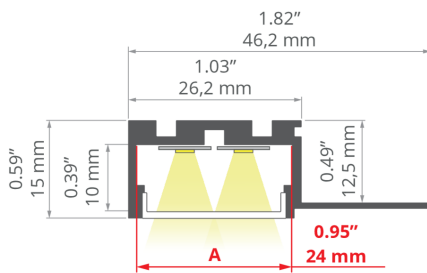

TECHNICAL DRAWING

TECHNICAL SPECIFICATIONS

Material	aluminum
Possible fixture IP	20, 65
Possible fixture shapes	linear, polygonal
Profile cross-section	rectangular
Width	46.2 mm
Height	15 mm
Maximum length on request	6 mm
LED gluing width A	24 mm
Number of LED strips A (8 mm wide)	2
Width of the glow	22 mm
Max power of a single KLUŚ LED strip	19.2 W/m
Building type	Commercial, Residential, HoReCa object, Retail, Entertainment/ Arts
The cover is cut to the length of the profile	yes
Can be easily connected into runs	yes
Mounting to drywall	yes
To cover with plaster	yes

Color	Length	Ref
■ silver anodized	1000 mm	A00018A_1
	2005 mm	A00018A_2
	3010 mm	A00018A_3
■ silver non anodized	1000 mm	A00018N_1
	2005 mm	A00018N_2
	3010 mm	A00018N_3

Standard lengths of KLUŚ profiles and covers: 1000 mm (tolerance ± 1.5 mm) and 2005 mm / 3010 mm (tolerance + 5 mm); for selected covers: 6050 mm, 10050 mm (tolerance + 5 mm)