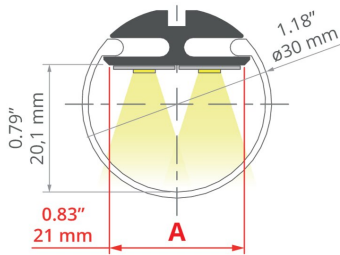

TECHNICAL DRAWING

TECHNICAL SPECIFICATIONS

Material	aluminum
Color	■ silver anodized
Possible fixture IP	20
Possible fixture shapes	linear, polygonal
Profile cross-section	round
Width	0.9"
Height	0.3"
LED gluing width A	0.8"
Number of LED strips A (0.31" wide)	2
Width of the glow	22.8 mm
Max power of a single KLUŚ LED strip	7.3 W/ft
Possibility of obtaining a line of light	yes
Building type	Entertainment/ Arts, Commercial, Hotel / Restaurant, Residential
Facility zone	office, lobby / foyer, inne, decorative
The cover is cut to the length of the profile	yes
Can be easily connected into runs	yes