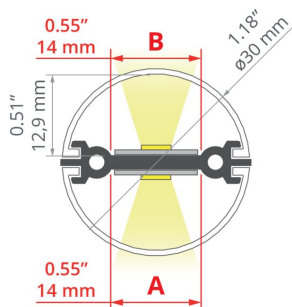

TECHNICAL DRAWING

TECHNICAL SPECIFICATIONS

Material	aluminum
Color	
Possible fixture IP	20
Possible fixture shapes	linear
Profile cross-section	round
Width	1.2"
Height	0.3"
LED gluing width A	0.6"
LED gluing width B	0.6"
Number of LED strips A (0.31" wide)	1
Number of LED strips B (0.31" wide)	1
Width of the glow	26.8 mm

Max power of a single KLUŚ LED strip	7.3 W/ft
Possibility of obtaining a line of light	yes
Building type	Entertainment/ Arts, Commercial, Hotel / Restaurant, Residential
Facility zone	office, lobby / foyer, inne, decorative
Wire out end cap	yes
Two directional lighting for suspended fixtures	yes