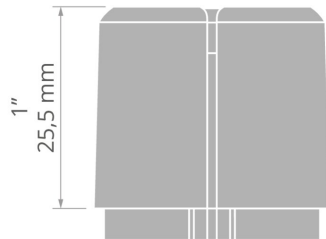

# End cap JAZ-DUO-W

Ref. C28225C02, C28225L10

Ref. arch 42642, 42660

- Increased weight to load vertically suspended fixtures

## TECHNICAL SPECIFICATIONS

Material	ABS
Shape	round
Height	1.18"
Width	1.18"

Color	Ref
■ gray	C28225C02 42642
□ white	C28225L10 42660