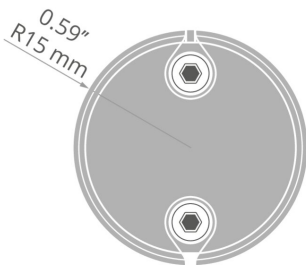

# End cap JAZ-DUO-W

Ref. C28225C02, C28225L10

Ref. arch 42642, 42660

- Increased weight to load vertically suspended fixtures

## TECHNICAL SPECIFICATIONS

Material	ABS
Shape	round
Height	1.18"
Width	1.18"

Color	Ref
■ gray	C28225C02 42642
□ white	C28225L10 42660