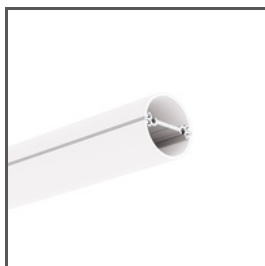

End cap JAZ-DUO-W

Ref. C28225C02, C28225L10

Ref. arch 42642, 42660

RELATED PROFILES > ARCHITECTURAL

JAZ-DUO

A00788

Ref. arch C0788