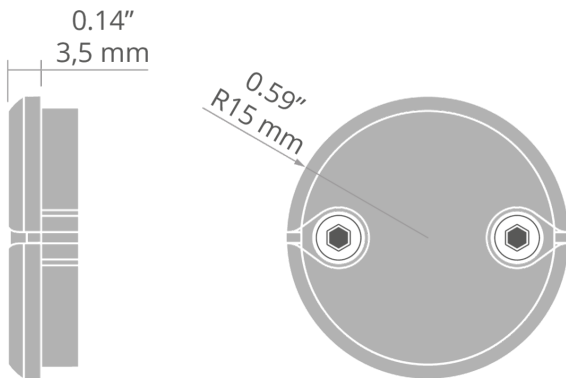

## MOUNTING

- to the extrusion, using bolts (included)

## TECHNICAL SPECIFICATIONS

Material	ABS
Shape	round
Height	1.18"
Width	1.18"

Color	Ref
<input checked="" type="checkbox"/> gray	C28224C02 42641
<input type="checkbox"/> white	C28224L10 42662