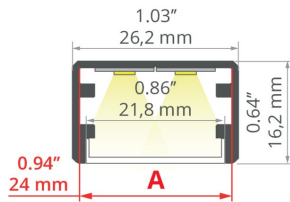

- Minimalistic form
- Smooth extrusion surfaces
- Small bending radius
- Possibility to use current modules with efficiency up to 190lm/W and CRI>90. Available upon request.

APPLICATION

- main, decorative and functional lighting

TECHNICAL DRAWING

TECHNICAL SPECIFICATIONS

Material	aluminum
Possible fixture IP	20
Possible fixture shapes	linear, polygonal, round
Profile cross-section	rectangular
Width	1"
Height	0.6"
LED gluing width A	0.9"
Number of LED strips A (0.31" wide)	2
Width of the glow	22 mm
Max power of a single KLUŚ LED strip	7.3 W/ft
Possibility of twisting	yes
Possibility of obtaining a line of light	yes
Possibility of bending	yes
Radius of the light arc	yes
Inward	400 mm
Outdoor	300 mm
Building type	Entertainment/ Arts, Hotel / Restaurant, Commercial, Retail