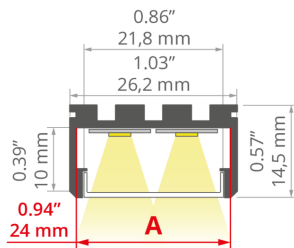

TECHNICAL DRAWING

TECHNICAL SPECIFICATIONS

Material	aluminum
Possible fixture IP	20, 67
Possible fixture shapes	linear, polygonal, round
Profile cross-section	rectangular
Width	1"
Height	0.6"
LED gluing width A	0.9"
Number of LED strips A (0.31" wide)	2
Width of the glow	22 mm
Max power of a single KLUŚ LED strip	7.3 W/ft
Lighting angle adjustment from	0
Lighting angle adjustment up to	150
Possibility of obtaining a line of light	yes
Possibility of bending	yes
Radius of the light arc	yes
Inward	240 mm
Outdoor	240 mm
Downward light arc radius	yes