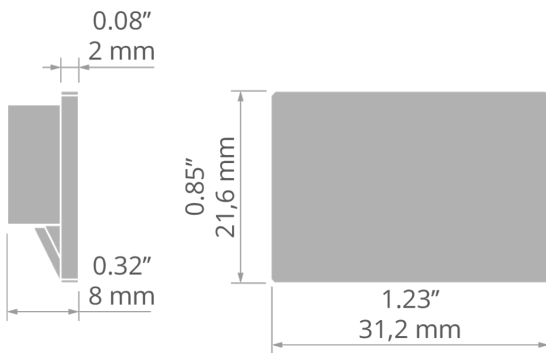

## TECHNICAL SPECIFICATIONS

Material	ABS
Shape	square
Height	0.85"
Width	1.23"

Color	Ref
■ silver	C24467C02 24467
■ black	C24467C07 24468