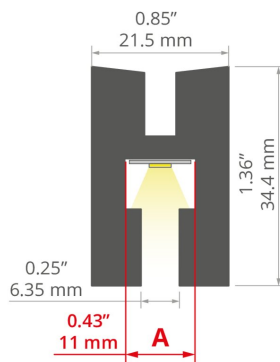

MOUNTING

- to the surface, using properly selected screws

ADDITIONAL INFORMATION

- with a vertically attached extrusion, the panel must not protrude more than 51 cm from the wall. Its vertical dimension must not be less than 60% of the horizontal dimension
- with a horizontally attached extrusion, the panel must not protrude more than 51 cm from the ceiling
- when choosing a different length of profiles / covers than available in the standard, you should additionally choose the cutting service at KLUŠ

TECHNICAL DRAWING

TECHNICAL SPECIFICATIONS

Material	aluminum
Color	■ silver anodized
Possible fixture IP	20
Possible fixture shapes	linear
Profile cross-section	rectangular
Width	0.8"
Height	1.4"
LED gluing width A	0.4"
Number of LED strips A (0.31" wide)	1
Width of the glow	7.5 mm
Max power of a single KLUŠ LED strip	7.3 W/ft
Building type	Retail, Entertainment/ Arts, Hotel / Restaurant, Residential
Facility zone	kitchen, bathroom, under-cabinet / furniture, exhibition / tradeshow / display, decorative, edge lighting
Wire out back of extrusion	yes

Length	Ref
39.4"	A18043A_1
78.9"	A18043A_2

SAMPLE PROJECTS

RELATED ACCESSORIES > END CAPS

NAME		MATERIAL	COLOR	REF.
EX End cap		steel	<input checked="" type="checkbox"/> gray	C24437N00
EX-3D End cap		PU	<input type="checkbox"/> white	C24363C10
EX-3D-OTW End cap with hole		PU	<input type="checkbox"/> white	C24363C10TW