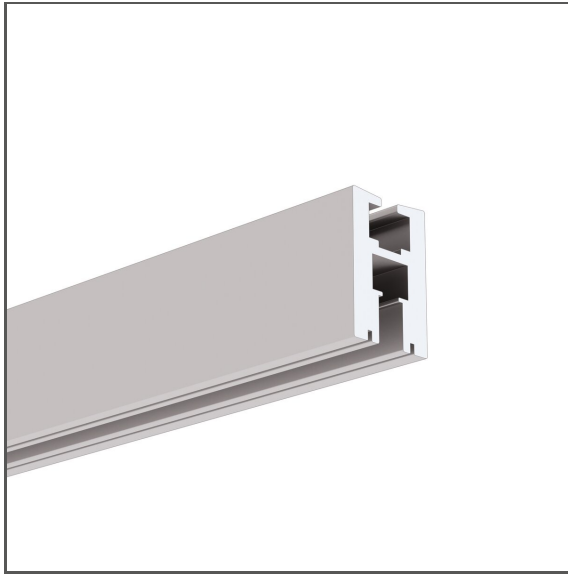

EX-ALU Extrusion

Ref. A18043

- Backlight and attachment for transparent panels with a thickness of 6 mm | 0.24"
- High mechanical resistance

APPLICATION

- surface mounting and decorative illumination of transparent signs and panels

MOUNTING

- to the surface, using properly selected screws

ADDITIONAL INFORMATION

- with a vertically attached extrusion, the panel must not protrude more than 51 cm from the wall. Its vertical dimension must not be less than 60% of the horizontal dimension
- with a horizontally attached extrusion, the panel must not protrude more than 51 cm from the ceiling
- when choosing a different length of profiles / covers than available in the standard, you should additionally choose the cutting service at KLUŠ

TECHNICAL DRAWING

TECHNICAL SPECIFICATIONS

Material	aluminum
Color	■ silver anodized
Possible fixture IP	20
Possible fixture shapes	linear
Profile cross-section	rectangular
Width	0.8"
Height	1.4"
LED gluing width A	0.4"
Number of LED strips A (0.31" wide)	1
Width of the glow	7.5 mm
Max power of a single KLUŠ LED strip	7.3 W/ft
Building type	Retail, Entertainment/ Arts, Hotel / Restaurant, Residential
Facility zone	kitchen, bathroom, under-cabinet / furniture, exhibition / tradeshow / display, decorative, edge lighting
Wire out back of extrusion	yes

Length	Ref
39.4"	A18043A_1
78.9"	A18043A_2

SAMPLE PROJECTS

RELATED ACCESSORIES > END CAPS

NAME		MATERIAL	COLOR	REF.
EX End cap		steel	<input checked="" type="checkbox"/> gray	C24437N00
EX-3D End cap		PU	<input type="checkbox"/> white	C24363C10
EX-3D-OTW End cap with hole		PU	<input type="checkbox"/> white	C24363C10TW