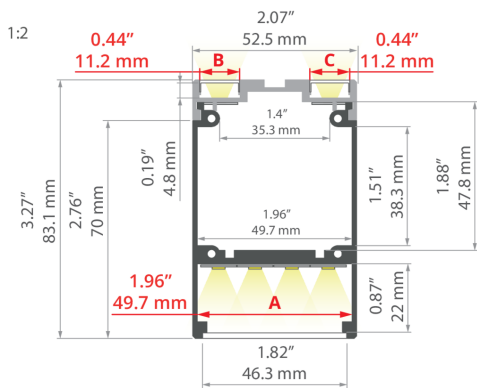

### TECHNICAL SPECIFICATIONS

Material	aluminum
Color	■ silver anodized
Possible fixture IP	20, 54
Possible fixture shapes	linear, polygonal
Profile cross-section	rectangular
Width	2.1"
Height	3.3"
LED gluing width A	2"
LED gluing width B	0.4"
LED gluing width C	0.4"
Number of LED strips A (0.31" wide)	6
Number of LED strips B (0.31" wide)	1
Number of LED strips C (0.31" wide)	1
Width of the glow	46.55 mm
Max power of a single KLUŠ LED strip	7.3 W/ft
Dedicated space for power supply	yes
Possibility of obtaining a line of light	yes