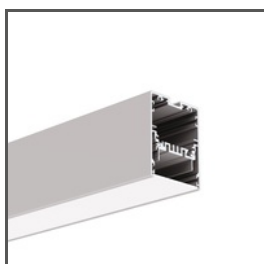

MOD-50
A18047