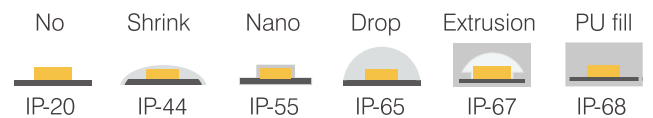

Waterproof Solution