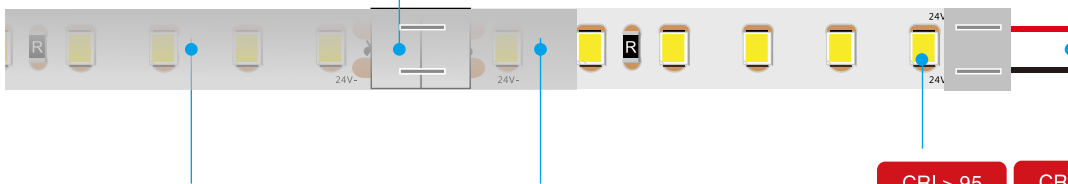

## LED Strip Cables

Red/Black Cables - 15cm/20cm

JST-M cables Male/Female - 15cm/1m/2m

DC 5521/25 Male/Female - 15cm/1m/2m

PVC waterproof Male/Female - 15cm/1m/2m

Lucid Male/Female - 15cm/1m/2m

### Connectors