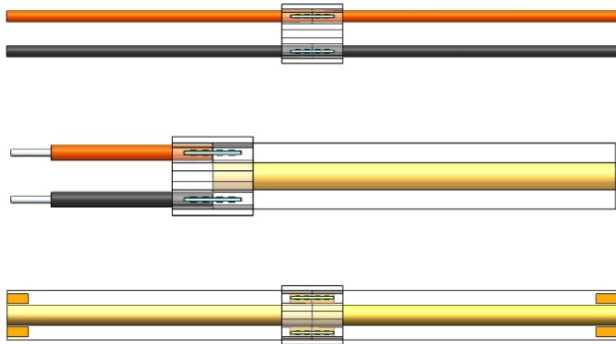

LED STRIP SOLUTIONS

LED Strip Connectors

LED Strip Cables

Connectors