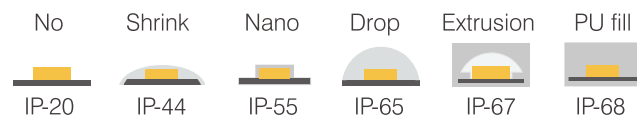

ITEM: 019040 & 019061 & 127004 & 002047 & 019039

Product Photo

ERP Energy Label

→ Reinforced 3528 SMD LED inside

Key Feature

Product Advantages

- ▶ Reinforced 3528 SMD LEDs inside - 120 LED/m
- ▶ DC-12V version
- ▶ 8mm width
- ▶ Always same BIN for different batches
- ▶ Comply with all kinds of waterproof solutions
- ▶ Mini-Cutting design - Cutting anywhere
- ▶ Max.5m in series connection with power at one end

CCT / COLOR Solution

Waterproof Solution

ITEM: 019040 & 019061 & 127004 & 002047 & 019039

3M Adhesive Tape

3M 200 LSE Type
(Economy Type)

3M 300 LSE Type
(Mid-quality Type)

3M VHB RED
(High-quality Type)

Packaging