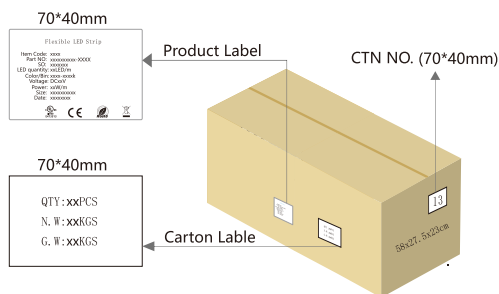

ITEM: 019040 & 019061 & 127004 & 002047 & 019039

Product Photo

ERP Energy Label

→ Reinforced 3528 SMD LED inside

Key Feature

Product Advantages

- ▶ Reinforced 3528 SMD LEDs inside - 120 LED/m
- ▶ DC-12V version
- ▶ 8mm width
- ▶ Always same BIN for different batches
- ▶ Comply with all kinds of waterproof solutions
- ▶ Mini-Cutting design - Cutting anywhere
- ▶ Max.5m in series connection with power at one end

CCT / COLOR Solution

Waterproof Solution

ITEM: 019040 & 019061 & 127004 & 002047 & 019039

3M Adhesive Tape

3M 200 LSE Type
(Economy Type)

3M 300 LSE Type
(Mid-quality Type)

3M VHB RED
(High-quality Type)

Packaging

Environment-friendly Paper bag

Environment-friendly Paper Reel

Carton box

Packing Number

Carton box size: 58x36x23cm
G.W / carton : 12.00 KG/carton
Quantity /CTN : 400m/carton (40rolls * 10m/roll)

Strip Code :