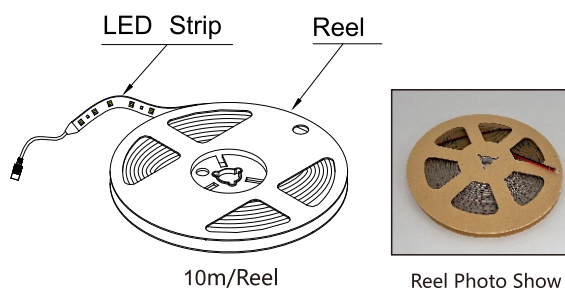

Environment-friendly Paper Reel