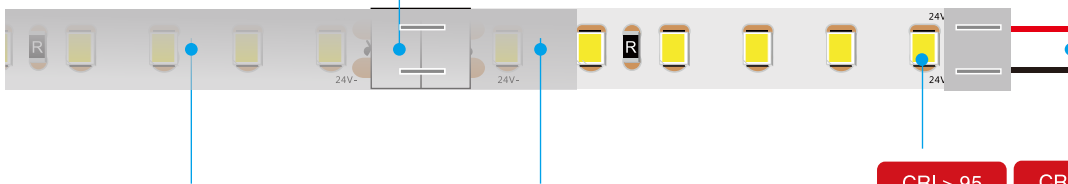

LED STRIP SOLUTIONS

LED Strip Connectors

LED Strip Cables

Red/Black Cables - 15cm/20cm

JST-M cables Male/Female - 15cm/1m/2m

DC 5521/25 Male/Female - 15cm/1m/2m

PVC waterproof Male/Female - 15cm/1m/2m

Lucid Male/Female - 15cm/1m/2m

Connectors

LED Strip cables

CRI > 95 CRI > 90 CRI > 80

2000K 2700K 3000K 3500K 4000K 4500K 6000K 9000K R G B

ONE BIN
SDCM < 3

Various options, optional ordering,
Customizable CCT & BIN

Installation

3M 300LSE