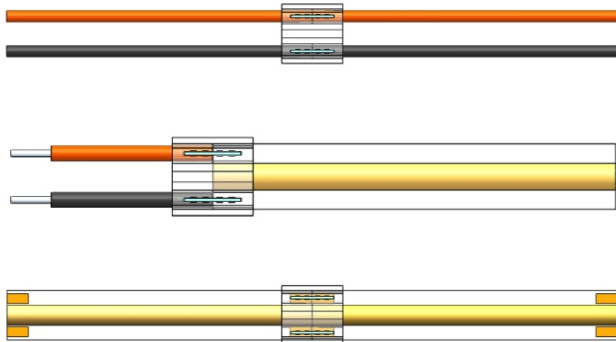

ITEM: 019040 & 019061 & 127004 & 002047 & 019039

Product Photo

ERP Energy Label

→ Reinforced 3528 SMD LED inside

Key Feature

Product Advantages

- ▶ Reinforced 3528 SMD LEDs inside - 120 LED/m
- ▶ DC-12V version
- ▶ 8mm width
- ▶ Always same BIN for different batches
- ▶ Comply with all kinds of waterproof solutions
- ▶ Mini-Cutting design - Cutting anywhere
- ▶ Max.5m in series connection with power at one end

CCT / COLOR Solution

Waterproof Solution

ITEM: 019040 & 019061 & 127004 & 002047 & 019039

3M Adhesive Tape

3M 200 LSE Type
(Economy Type)

3M 300 LSE Type
(Mid-quality Type)

3M VHB RED
(High-quality Type)

Packaging

Part No.	Cutting Length	LEDs/Meter	Power	Voltage	Width	CCT	CRI	Lumen/m
019040	25mm	120-LEDs/m	10W	*DC12V	8MM	10000K	>90	1000 LM/m
019061	25mm	120-LEDs/m	10W	*DC12V	8MM	3000K	>90	950 LM/m
127004	25mm	120-LEDs/m	10W	*DC12V	8MM	4000K	>90	1000 LM/m
002047	25mm	120-LEDs/m	10W	*DC12V	8MM	5700K	>90	1000 LM/m
019039	25mm	120-LEDs/m	10W	*DC12V	8MM	6500K	>90	1000 LM/m

LED STRIP SOLUTIONS

LED Strip Connectors

LED Strip Cables

Red/Black Cables - 15cm/20cm

JST-M cables Male/Female - 15cm/1m/2m

DC 5521/25 Male/Female - 15cm/1m/2m

PVC waterproof Male/Female - 15cm/1m/2m

Lucid Male/Female - 15cm/1m/2m