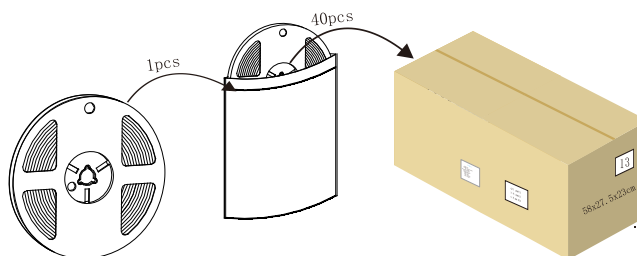

ITEM: 019040 & 019061 & 127004 & 002047 & 019039

Product Photo

ERP Energy Label

→ Reinforced 3528 SMD LED inside

Key Feature

Product Advantages

- ▶ Reinforced 3528 SMD LEDs inside - 120 LED/m
- ▶ DC-12V version
- ▶ 8mm width
- ▶ Always same BIN for different batches
- ▶ Comply with all kinds of waterproof solutions
- ▶ Mini-Cutting design - Cutting anywhere
- ▶ Max.5m in series connection with power at one end

Environment-friendly Paper bag

Environment-friendly Paper Reel

Carton box

Packing Number

Carton box size: 58x36x23cm
G.W / carton : 12.00 KG/carton
Quantity /CTN : 400m/carton (40rolls * 10m/roll)

Strip Code :